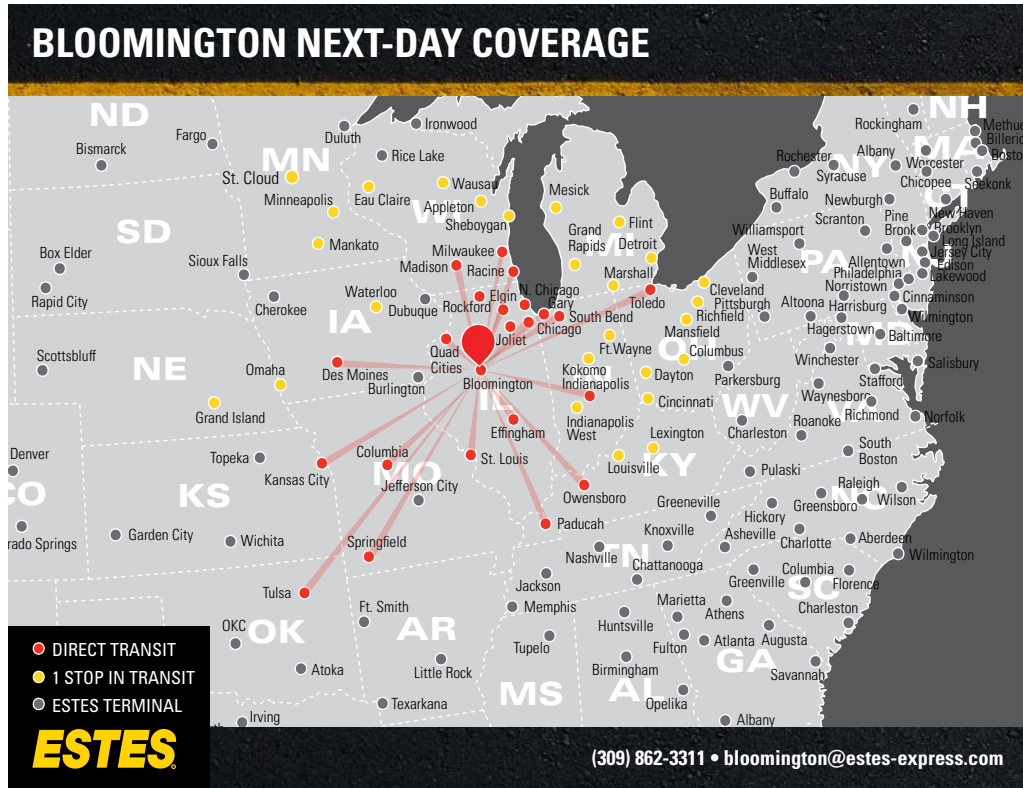

# SHORT-HAUL FREIGHT SHIPPING

Bloomington, IL

As one of our 26 hub terminals, Estes' [Bloomington facility](#) serves as a central node in our transportation network. With its 104 doors and advanced sorting and routing technology, the Bloomington hub processes shipments from multiple origins, then redistributes them for direct runs to and from major U.S. cities like Chicago, Kansas City, Milwaukee, Tulsa, and more!

Ready to make a [short-haul](#) shipment? Whether you're shipping out of our Bloomington terminal, or to or from any of its direct points, you'll enjoy:

- » Direct lanes that run every night like clockwork
- » Reduced freight handling and superior reliability
- » Dependable transit times for additional peace of mind

[Learn more](#) about our vast hub-and-terminal network and comprehensive short-haul coverage or give your account manager a call today!

**From short-haul to long-haul, Estes does it all.**